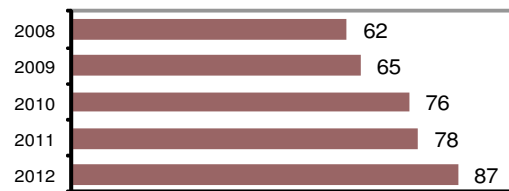

Total Arrests - 5 year trend

Group "B" Arrests	Arrests	
	Adult	Juvenile
Bad Checks	0	0
Curfew/Vagrancy	0	0
Disorderly Conduct	3	0
DUI	28	0
Drunkenness	2	0
Family Offense-nonviolent	0	0
Liquor Law Violation	5	0
Peeping Tom	0	0
Runaways	0	0
Trespass	7	0
All Other Offenses	14	2
Total Group "B"	59	2