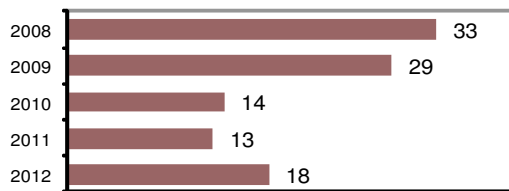

Total Arrests - 5 year trend

Group "B" Arrests	Arrests	
	Adult	Juvenile
Bad Checks	0	0
Curfew/Vagrancy	0	0
Disorderly Conduct	0	0
DUI	8	0
Drunkenness	0	0
Family Offense-nonviolent	0	0
Liquor Law Violation	1	0
Peeping Tom	0	0
Runaways	0	0
Trespass	0	0
All Other Offenses	2	0
Total Group "B"	11	0