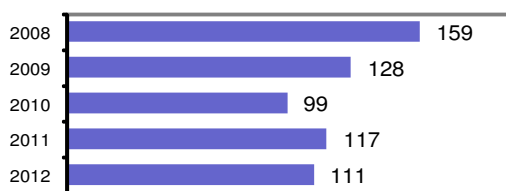

Agency 2012 Crime Report

Blaine County Sheriff

Population: 6,998
County: Blaine

Offense Overview

- Offense total 111
- % change from 2011 **-5.1**
- # of cleared offenses 57
- Percent cleared 51.4

- Group "A" Crime Rate per 100,000 population 1586.2

- Summary based reporting crime rate per 100,000 population is calculated for other state crime comparisons only. 628.8

Arrest Overview

- Arrest total 166
- % change from 2011 7.8
- Adult arrest total 149
- Juvenile arrest total 17

- Arrest Rate per 100,000 population 2372.1

Group "A" Offenses	Offenses		Arrests	
	# Reported	# Cleared	Adult	Juvenile
Murder	0	0	0	0
Negligent Manslaughter	0	0	0	0
Forcible Rape	0	0	0	0
Robbery	0	0	0	0
Aggravated Assault	8	7	4	0
Burglary	14	3	1	2
Larceny	16	4	1	0
Motor Vehicle Theft	5	2	1	0
Arson	1	0	0	0
Simple Assault	14	9	9	0
Intimidation	4	2	1	0
Bribery	0	0	0	0
Counterfeiting/Forgery	2	1	0	0
Vandalism	16	4	0	0
Drug/Narcotics	11	11	8	1
Drug Equipment	10	10	4	0
Embezzlement	0	0	0	0
Extortion/Blackmail	0	0	0	0
Fraud	5	1	1	1
Gambling	0	0	0	0
Kidnapping	0	0	0	0
Pornography	0	0	0	0
Prostitution	0	0	0	0
Forcible Sodomy	0	0	0	0
Sexual Assault w/Object	0	0	0	0
Forcible Fondling	1	0	0	0
Incest	0	0	0	0
Statutory Rape	1	0	0	0
Stolen Property	0	0	0	0
Weapon Law Violation	3	3	3	0
Total Group "A"	111	57	33	4

Total Offenses - 5 year trend