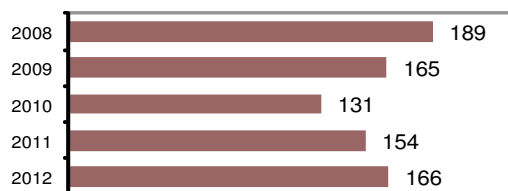

Total Arrests - 5 year trend

Group "B" Arrests	Arrests	
	Adult	Juvenile
Bad Checks	0	0
Curfew/Vagrancy	0	0
Disorderly Conduct	3	0
DUI	28	1
Drunkenness	0	0
Family Offense-nonviolent	0	0
Liquor Law Violation	13	5
Peeping Tom	0	0
Runaways	0	0
Trespass	3	0
All Other Offenses	69	7
Total Group "B"	116	13