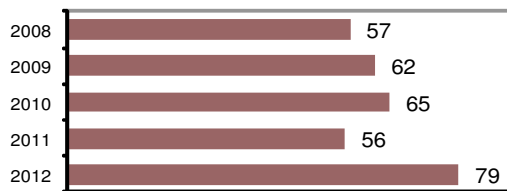

Total Arrests - 5 year trend

Group "B" Arrests	Arrests	
	Adult	Juvenile
Bad Checks	1	0
Curfew/Vagrancy	0	0
Disorderly Conduct	1	0
DUI	27	0
Drunkenness	0	0
Family Offense-nonviolent	0	0
Liquor Law Violation	2	1
Peeping Tom	0	0
Runaways	0	0
Trespass	1	0
All Other Offenses	7	4
Total Group "B"	39	5