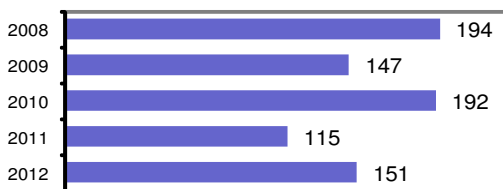

Agency 2012 Crime Report

Ketchum Police Department

Population: 2,712
County: Blaine

Offense Overview

- Offense total 151
- % change from 2011 31.3
- # of cleared offenses 70
- Percent cleared 46.4

- Group "A" Crime Rate per 100,000 population 5567.8

- Summary based reporting crime rate per 100,000 population is calculated for other state crime comparisons only. 2765.5

Arrest Overview

- Arrest total 87
- % change from 2011 11.5
- Adult arrest total 82
- Juvenile arrest total 5

- Arrest Rate per 100,000 population 3208.0

Group "A" Offenses	Offenses		Arrests	
	# Reported	# Cleared	Adult	Juvenile
Murder	0	0	0	0
Negligent Manslaughter	0	0	0	0
Forcible Rape	0	0	0	0
Robbery	0	0	0	0
Aggravated Assault	13	11	3	2
Burglary	11	4	1	1
Larceny	47	10	6	0
Motor Vehicle Theft	4	1	0	0
Arson	0	0	0	0
Simple Assault	13	12	5	0
Intimidation	2	2	0	0
Bribery	0	0	0	0
Counterfeiting/Forgery	2	1	0	0
Vandalism	44	18	3	0
Drug/Narcotics	5	5	2	0
Drug Equipment	4	3	2	0
Embezzlement	1	0	0	0
Extortion/Blackmail	0	0	0	0
Fraud	4	2	0	0
Gambling	0	0	0	0
Kidnapping	0	0	0	0
Pornography	0	0	0	0
Prostitution	0	0	0	0
Forcible Sodomy	0	0	0	0
Sexual Assault w/Object	0	0	0	0
Forcible Fondling	0	0	0	0
Incest	0	0	0	0
Statutory Rape	0	0	0	0
Stolen Property	0	0	0	0
Weapon Law Violation	1	1	1	0
Total Group "A"	151	70	23	3

Total Offenses - 5 year trend