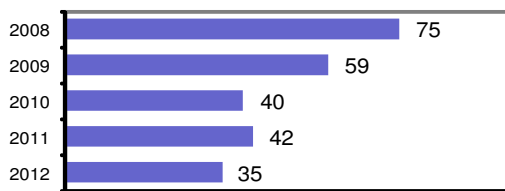

Agency 2012 Crime Report

Sun Valley Police Department

Population: 1,404
County: Blaine

Offense Overview

- Offense total 35
- % change from 2011 -16.7
- # of cleared offenses 7
- Percent cleared 20.0

• Group "A" Crime Rate per 100,000 population 2492.9

• Summary based reporting crime rate per 100,000 population is calculated for other state crime comparisons only. 1139.6

Arrest Overview

- Arrest total 18
- % change from 2011 38.5
- Adult arrest total 18
- Juvenile arrest total 0

• Arrest Rate per 100,000 population 1282.1

Group "A" Offenses	Offenses		Arrests	
	# Reported	# Cleared	Adult	Juvenile
Murder	0	0	0	0
Negligent Manslaughter	0	0	0	0
Forcible Rape	0	0	0	0
Robbery	0	0	0	0
Aggravated Assault	1	1	3	0
Burglary	3	0	0	0
Larceny	10	1	1	0
Motor Vehicle Theft	2	1	0	0
Arson	0	0	0	0
Simple Assault	4	2	2	0
Intimidation	0	0	0	0
Bribery	0	0	0	0
Counterfeiting/Forgery	0	0	0	0
Vandalism	6	0	0	0
Drug/Narcotics	2	2	1	0
Drug Equipment	1	0	0	0
Embezzlement	0	0	0	0
Extortion/Blackmail	0	0	0	0
Fraud	4	0	0	0
Gambling	0	0	0	0
Kidnapping	0	0	0	0
Pornography	0	0	0	0
Prostitution	0	0	0	0
Forcible Sodomy	0	0	0	0
Sexual Assault w/Object	0	0	0	0
Forcible Fondling	0	0	0	0
Incest	0	0	0	0
Statutory Rape	0	0	0	0
Stolen Property	1	0	0	0
Weapon Law Violation	1	0	0	0
Total Group "A"	35	7	7	0

Total Offenses - 5 year trend