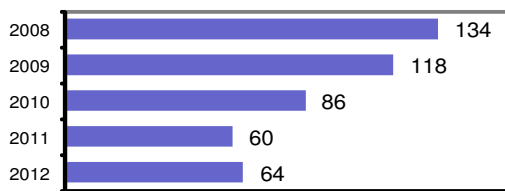

Agency 2012 Crime Report

Bellevue Marshal

Population: 2,283
County: Blaine

Offense Overview

- Offense total 64
- % change from 2011 6.7
- # of cleared offenses 41
- Percent cleared 64.1

- Group "A" Crime Rate per 100,000 population 2803.3

- Summary based reporting crime rate per 100,000 population is calculated for other state crime comparisons only. 1708.3

Arrest Overview

- Arrest total 79
- % change from 2011 41.1
- Adult arrest total 71
- Juvenile arrest total 8

- Arrest Rate per 100,000 population 3460.4

Group "A" Offenses	Offenses		Arrests	
	# Reported	# Cleared	Adult	Juvenile
Murder	1	1	1	0
Negligent Manslaughter	0	0	0	0
Forcible Rape	0	0	1	0
Robbery	0	0	0	0
Aggravated Assault	14	13	10	0
Burglary	11	3	4	0
Larceny	10	3	1	0
Motor Vehicle Theft	3	0	0	0
Arson	0	0	0	0
Simple Assault	3	3	3	0
Intimidation	1	1	1	0
Bribery	0	0	0	0
Counterfeiting/Forgery	3	3	3	0
Vandalism	7	3	1	2
Drug/Narcotics	4	4	4	0
Drug Equipment	3	3	0	0
Embezzlement	0	0	0	0
Extortion/Blackmail	0	0	1	0
Fraud	2	2	1	0
Gambling	0	0	0	0
Kidnapping	0	0	0	0
Pornography	0	0	0	0
Prostitution	0	0	0	0
Forcible Sodomy	0	0	0	0
Sexual Assault w/Object	0	0	0	0
Forcible Fondling	2	2	1	1
Incest	0	0	0	0
Statutory Rape	0	0	0	0
Stolen Property	0	0	0	0
Weapon Law Violation	0	0	0	0
Total Group "A"	64	41	32	3

Total Offenses - 5 year trend