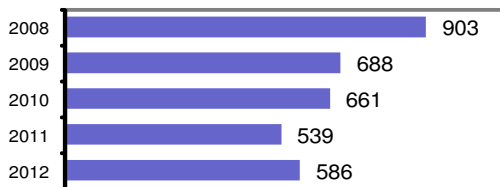

Agency 2012 Crime Report

Blaine County Total

Population: 21,343
County: Blaine

Offense Overview

- Offense total 586
- % change from 2011 8.7
- # of cleared offenses 319
- Percent cleared 54.4

- Group "A" Crime Rate per 100,000 population 2745.6

- Summary based reporting crime rate per 100,000 population is calculated for other state crime comparisons only. 1283.8

Arrest Overview

- Arrest total 609
- % change from 2011 9.3
- Adult arrest total 496
- Juvenile arrest total 113

- Arrest Rate per 100,000 population 2853.4

Group "A" Offenses	Offenses		Arrests	
	# Reported	# Cleared	Adult	Juvenile
Murder	1	1	1	0
Negligent Manslaughter	0	0	0	0
Forcible Rape	4	2	2	0
Robbery	0	0	0	0
Aggravated Assault	65	60	42	9
Burglary	60	16	10	3
Larceny	118	31	17	3
Motor Vehicle Theft	24	8	5	2
Arson	2	0	0	0
Simple Assault	50	42	30	0
Intimidation	10	8	6	0
Bribery	0	0	0	0
Counterfeiting/Forgery	9	7	6	0
Vandalism	126	46	12	10
Drug/Narcotics	44	44	23	22
Drug Equipment	31	29	10	3
Embezzlement	1	0	0	0
Extortion/Blackmail	0	0	1	0
Fraud	24	12	6	1
Gambling	0	0	0	0
Kidnapping	0	0	0	0
Pornography	0	0	0	0
Prostitution	0	0	0	0
Forcible Sodomy	0	0	0	0
Sexual Assault w/Object	0	0	0	0
Forcible Fondling	4	3	2	1
Incest	0	0	0	0
Statutory Rape	1	0	0	0
Stolen Property	3	2	0	2
Weapon Law Violation	9	8	5	1
Total Group "A"	586	319	178	57

Total Offenses - 5 year trend