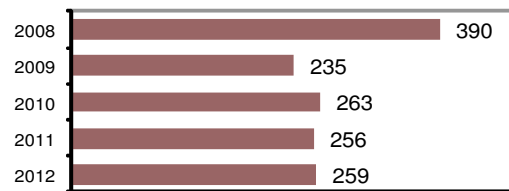

Total Arrests - 5 year trend

Group "B" Arrests	Arrests	
	Adult	Juvenile
Bad Checks	1	0
Curfew/Vagrancy	0	0
Disorderly Conduct	4	0
DUI	42	4
Drunkenness	0	0
Family Offense-nonviolent	0	0
Liquor Law Violation	20	15
Peeping Tom	0	0
Runaways	0	0
Trespass	2	1
All Other Offenses	24	16
Total Group "B"	93	36