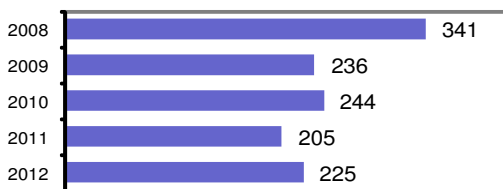

Agency 2012 Crime Report

Hailey Police Department

Population: 7,946
County: Blaine

Offense Overview

- Offense total 225
- % change from 2011 9.8
- # of cleared offenses 144
- Percent cleared 64.0

• Group "A" Crime Rate per 100,000 population 2831.6

• Summary based reporting crime rate per 100,000 population is calculated for other state crime comparisons only. 1258.5

Arrest Overview

- Arrest total 259
- % change from 2011 1.2
- Adult arrest total 176
- Juvenile arrest total 83

• Arrest Rate per 100,000 population 3259.5

Group "A" Offenses	Offenses		Arrests	
	# Reported	# Cleared	Adult	Juvenile
Murder	0	0	0	0
Negligent Manslaughter	0	0	0	0
Forcible Rape	4	2	1	0
Robbery	0	0	0	0
Aggravated Assault	29	28	22	7
Burglary	21	6	4	0
Larceny	35	13	8	3
Motor Vehicle Theft	10	4	4	2
Arson	1	0	0	0
Simple Assault	16	16	11	0
Intimidation	3	3	4	0
Bribery	0	0	0	0
Counterfeiting/Forgery	2	2	3	0
Vandalism	53	21	8	8
Drug/Narcotics	22	22	8	21
Drug Equipment	13	13	4	3
Embezzlement	0	0	0	0
Extortion/Blackmail	0	0	0	0
Fraud	9	7	4	0
Gambling	0	0	0	0
Kidnapping	0	0	0	0
Pornography	0	0	0	0
Prostitution	0	0	0	0
Forcible Sodomy	0	0	0	0
Sexual Assault w/Object	0	0	0	0
Forcible Fondling	1	1	1	0
Incest	0	0	0	0
Statutory Rape	0	0	0	0
Stolen Property	2	2	0	2
Weapon Law Violation	4	4	1	1
Total Group "A"	225	144	83	47

Total Offenses - 5 year trend