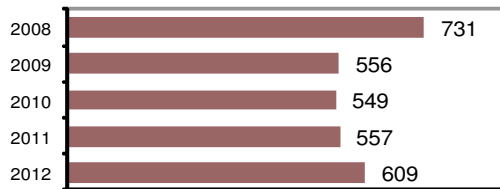

Total Arrests - 5 year trend

Group "B" Arrests	Arrests	
	Adult	Juvenile
Bad Checks	2	0
Curfew/Vagrancy	0	0
Disorderly Conduct	11	0
DUI	133	5
Drunkenness	2	0
Family Offense-nonviolent	0	0
Liquor Law Violation	41	21
Peeping Tom	0	0
Runaways	0	0
Trespass	13	1
All Other Offenses	116	29
Total Group "B"	318	56