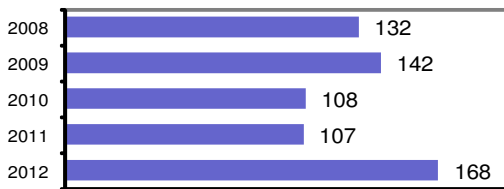

Agency 2012 Crime Report

Benewah County Sheriff

Population: 6,873
County: Benewah

Offense Overview

- Offense total 168
- % change from 2011 57.0
- # of cleared offenses 116
- Percent cleared 69.0

- Group "A" Crime Rate per 100,000 population 2444.3

- Summary based reporting crime rate per 100,000 population is calculated for other state crime comparisons only. 1003.9

Arrest Overview

- Arrest total 260
- % change from 2011 15.0
- Adult arrest total 244
- Juvenile arrest total 16

- Arrest Rate per 100,000 population 3782.9

Group "A" Offenses	Offenses		Arrests	
	# Reported	# Cleared	Adult	Juvenile
Murder	0	0	0	0
Negligent Manslaughter	0	0	0	0
Forcible Rape	0	0	0	0
Robbery	0	0	0	0
Aggravated Assault	12	12	9	0
Burglary	28	15	21	0
Larceny	22	5	5	2
Motor Vehicle Theft	5	3	3	0
Arson	2	2	2	0
Simple Assault	31	20	20	0
Intimidation	0	0	0	0
Bribery	0	0	0	0
Counterfeiting/Forgery	1	1	1	0
Vandalism	9	5	5	1
Drug/Narcotics	24	22	14	3
Drug Equipment	29	26	7	0
Embezzlement	0	0	0	0
Extortion/Blackmail	0	0	0	0
Fraud	0	0	0	0
Gambling	0	0	0	0
Kidnapping	0	0	0	0
Pornography	0	0	0	0
Prostitution	0	0	0	0
Forcible Sodomy	0	0	0	0
Sexual Assault w/Object	0	0	0	0
Forcible Fondling	0	0	0	0
Incest	0	0	0	0
Statutory Rape	0	0	0	0
Stolen Property	0	0	0	0
Weapon Law Violation	5	5	5	1
Total Group "A"	168	116	92	7

Total Offenses - 5 year trend