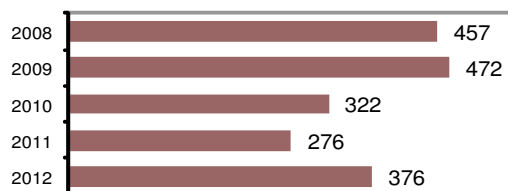

Total Arrests - 5 year trend

Group "B" Arrests	Arrests	
	Adult	Juvenile
Bad Checks	1	0
Curfew/Vagrancy	0	0
Disorderly Conduct	2	0
DUI	42	0
Drunkenness	0	0
Family Offense-nonviolent	2	0
Liquor Law Violation	11	4
Peeping Tom	0	0
Runaways	0	4
Trespass	3	0
All Other Offenses	127	9
Total Group "B"	188	17