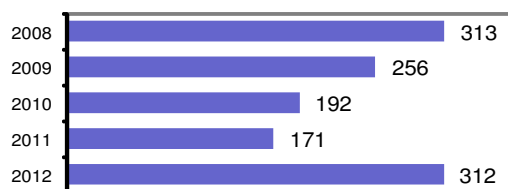

Agency 2012 Crime Report

Benewah County Total

Population: 9,271
County: Benewah

Offense Overview

- Offense total 312
- % change from 2011 82.5
- # of cleared offenses 213
- Percent cleared 68.3

- Group "A" Crime Rate per 100,000 population 3365.3

- Summary based reporting crime rate per 100,000 population is calculated for other state crime comparisons only. 1132.6

Arrest Overview

- Arrest total 376
- % change from 2011 36.2
- Adult arrest total 343
- Juvenile arrest total 33

- Arrest Rate per 100,000 population 4055.7

Group "A" Offenses	Offenses		Arrests	
	# Reported	# Cleared	Adult	Juvenile
Murder	0	0	0	0
Negligent Manslaughter	0	0	0	0
Forcible Rape	0	0	0	0
Robbery	1	1	1	0
Aggravated Assault	24	18	15	0
Burglary	37	18	25	1
Larceny	36	7	6	2
Motor Vehicle Theft	5	3	3	0
Arson	2	2	2	0
Simple Assault	60	42	35	2
Intimidation	4	2	1	1
Bribery	0	0	0	0
Counterfeiting/Forgery	2	2	1	0
Vandalism	20	12	9	4
Drug/Narcotics	55	49	35	5
Drug Equipment	50	47	14	0
Embezzlement	1	1	1	0
Extortion/Blackmail	0	0	0	0
Fraud	4	0	0	0
Gambling	0	0	0	0
Kidnapping	2	2	2	0
Pornography	0	0	0	0
Prostitution	0	0	0	0
Forcible Sodomy	1	0	0	0
Sexual Assault w/Object	0	0	0	0
Forcible Fondling	0	0	0	0
Incest	0	0	0	0
Statutory Rape	2	1	0	0
Stolen Property	0	0	0	0
Weapon Law Violation	6	6	5	1
Total Group "A"	312	213	155	16

Total Offenses - 5 year trend