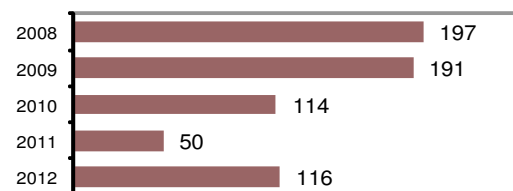

Total Arrests - 5 year trend

Group "B" Arrests	Arrests	
	Adult	Juvenile
Bad Checks	0	0
Curfew/Vagrancy	0	0
Disorderly Conduct	2	0
DUI	12	0
Drunkenness	0	0
Family Offense-nonviolent	0	0
Liquor Law Violation	4	3
Peeping Tom	0	0
Runaways	0	4
Trespass	0	0
All Other Offenses	18	1
Total Group "B"	36	8