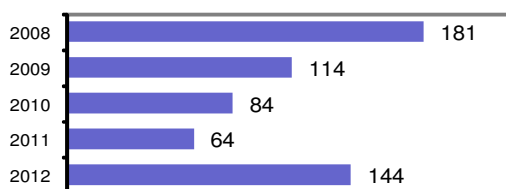

Agency 2012 Crime Report

St. Maries Police Department

Population: 2,398
County: Benewah

Offense Overview

- Offense total 144
- % change from 2011 125.0
- # of cleared offenses 97
- Percent cleared 67.4

- Group "A" Crime Rate per 100,000 population 6005.0

- Summary based reporting crime rate per 100,000 population is calculated for other state crime comparisons only. 1501.3

Arrest Overview

- Arrest total 116
- % change from 2011 132.0
- Adult arrest total 99
- Juvenile arrest total 17

- Arrest Rate per 100,000 population 4837.4

Group "A" Offenses	Offenses		Arrests	
	# Reported	# Cleared	Adult	Juvenile
Murder	0	0	0	0
Negligent Manslaughter	0	0	0	0
Forcible Rape	0	0	0	0
Robbery	1	1	1	0
Aggravated Assault	12	6	6	0
Burglary	9	3	4	1
Larceny	14	2	1	0
Motor Vehicle Theft	0	0	0	0
Arson	0	0	0	0
Simple Assault	29	22	15	2
Intimidation	4	2	1	1
Bribery	0	0	0	0
Counterfeiting/Forgery	1	1	0	0
Vandalism	11	7	4	3
Drug/Narcotics	31	27	21	2
Drug Equipment	21	21	7	0
Embezzlement	1	1	1	0
Extortion/Blackmail	0	0	0	0
Fraud	4	0	0	0
Gambling	0	0	0	0
Kidnapping	2	2	2	0
Pornography	0	0	0	0
Prostitution	0	0	0	0
Forcible Sodomy	1	0	0	0
Sexual Assault w/Object	0	0	0	0
Forcible Fondling	0	0	0	0
Incest	0	0	0	0
Statutory Rape	2	1	0	0
Stolen Property	0	0	0	0
Weapon Law Violation	1	1	0	0
Total Group "A"	144	97	63	9

Total Offenses - 5 year trend